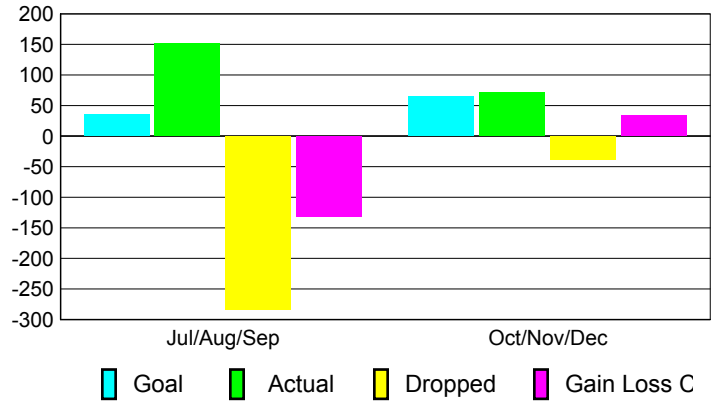

Membership Results 2010-2011

Goal, New, Dropped, Gain/Loss