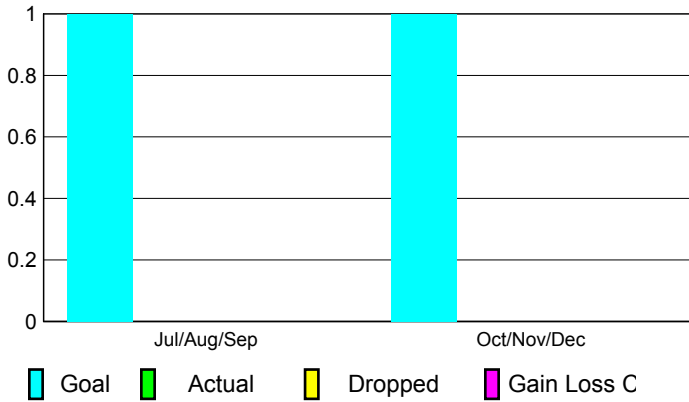

2010-2011 GMT Reports for District (or Undistricted) **District 300 E2**

GMT: **PEI-JEN CHEN**

Location: **M.D. 300 Taiwan**

GMT CA: **5**

CLUBS

**Club Results
2010-2011**

**Clubs
2009-2010**

Month	New Club Goal	Actual New Clubs	Actual Dropped Clubs	Gain/Loss of Clubs	Gain/Loss of Clubs
Jul/Aug/Sep	1	0	0	0	2
Oct/Nov/Dec	1	0	0	0	0
Totals	2	0	0	0	2

Club Results 2010-2011

Goal, New, Dropped, Gain/Loss

Comparison of Club Gain/Loss

Current Year Compared to the Previous Year

YTD Status Quo Clubs 2010-2011

Status Quo Clubs Compared to Status Quo Members

MEMBERSHIP