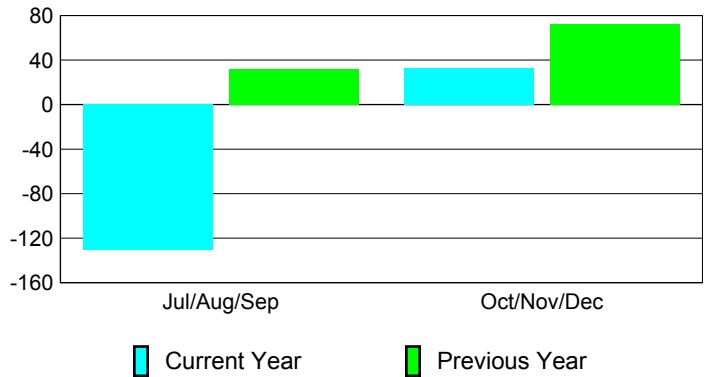

Comparison of Membership Gain/Loss

Current Year Compared to the Previous Year